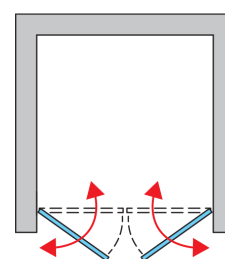

BASIC INFORMATION

Model range	TOP-LINE
Model	TOPP2

DETAILED INFORMATION

Door in Niche	TOPP2
Available standard widths	700, 750, 800, 900, 1000 mm
Standard height	1900 mm
Maximum special width	1200 mm
Maximum special height	1900 mm
Available glass finishes	07,22,30,49,51
Available frame finishes	01,04,50

Available glass finishes

Available frame finishes