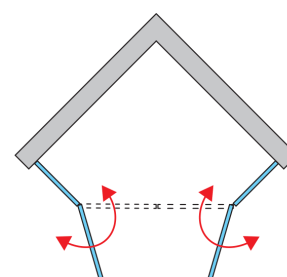

BASIC INFORMATION

Model range	TOP-LINE
Model	TOP52

DETAILED INFORMATION

Pentagonal Showers	TOP52
Available standard widths	800, 900, 1000 mm
Standard height	1900 mm
Available glass finishes	07,22,30,49,51
Available frame finishes	01,04,50

Available glass finishes

Available frame finishes