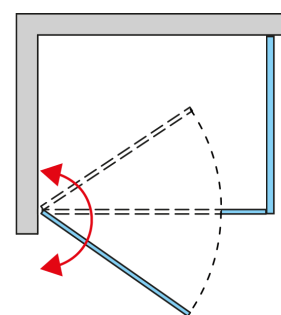

BASIC INFORMATION

Model range	TOP-LINE
Model	TOP31+TOPF

DETAILED INFORMATION

Door options	TOP31
Available standard widths	900, 1000, 1200, 1400 mm
Standard height	1900 mm
Maximum special width	1500 mm
Maximum special height	1900 mm
Available glass finishes	07,22,30,49,51
Available frame finishes	01,04,50

Fixed panel	TOPF
Available standard widths	700, 750, 800, 900, 1000, 1200, 1400 mm
Standard height	1900 mm
Maximum special width	1400 mm
Maximum special height	1900 mm
Available glass finishes	07,22,30,49,51
Available frame finishes	01,04,50

Available glass finishes

Available frame finishes