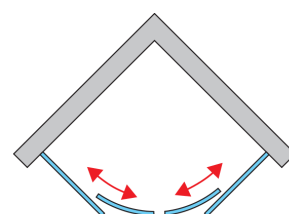

Available glass finishes