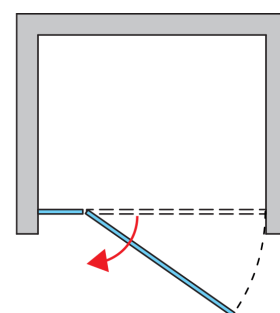

BASIC INFORMATION

Model range	TOP-LINE
Model	TED

DETAILED INFORMATION

Door in Niche	TED
Available standard widths	800, 900, 1000, 1100, 1200, 1400 mm
Standard height	1900 mm
Maximum special width	1400 mm
Maximum special height	1900 mm
Available glass finishes	07,22,30,49,51
Available frame finishes	01,04,50

Available glass finishes

Available frame finishes