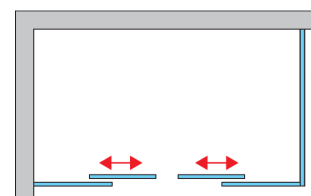

BASIC INFORMATION

Model range	TOP-LINE
Model	TBFS4+TOPF

DETAILED INFORMATION

Door options	TBFS4
Available standard widths	1200, 1400, 1600 mm
Standard height	1900 mm
Maximum special width	1800 mm
Maximum special height	1900 mm
Available glass finishes	07,22,30,49,51
Available frame finishes	01,04,50

Fixed panel	TOPF
Available standard widths	700, 750, 800, 900, 1000, 1200, 1400 mm
Standard height	1900 mm
Maximum special width	1400 mm
Maximum special height	1900 mm
Available glass finishes	07,22,30,49,51
Available frame finishes	01,04,50

Available glass finishes

Available frame finishes