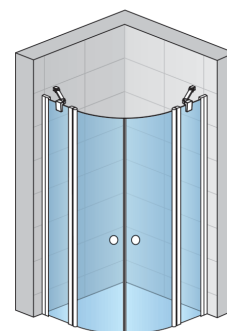

**BASIC INFORMATION**

Model range	SOLINO
Model	SOR

**DETAILED INFORMATION**

Quadrant Showers	SOR
Available standard widths	800, 900, 1000 mm
Standard height	2000 mm
Maximum special width	1000 mm
Available glass finishes	07
Available frame finishes	06

SOR

**Available glass finishes**

07  
Clear

**Available frame finishes**

06  
BLACK LINE