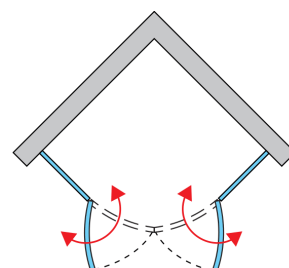

Available glass finishes

Available frame finishes