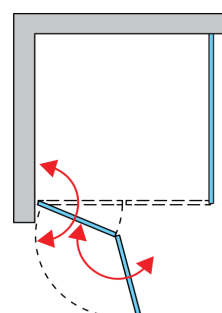

Available glass finishes

Available frame finishes