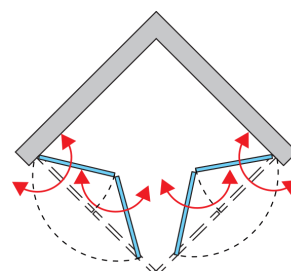

Available glass finishes

Available frame finishes