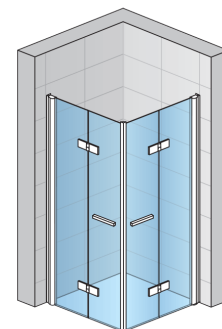

**BASIC INFORMATION**

Model range	SOLINO
Model	SOLF1 G+D

**DETAILED INFORMATION**

Angular Solutions	SOLF1
Available standard widths	700, 750, 800, 900, 1000, 1200 mm
Standard height	2000 mm
Maximum special width	1200 mm
Maximum special height	2000 mm
Available glass finishes	07
Available frame finishes	06

SOLF1 G+D

**Available glass finishes**

07  
Clear

**Available frame finishes**

06  
BLACK LINE