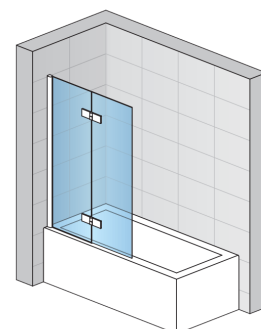

BASIC INFORMATION

Model range	SOLINO
Model	SOLB2

DETAILED INFORMATION

Bath-Shower Screens	SOLB2
Available standard widths	900, 1000, 1100, 1200 mm
Standard height	1500 mm
Available glass finishes	07
Available frame finishes	06,50