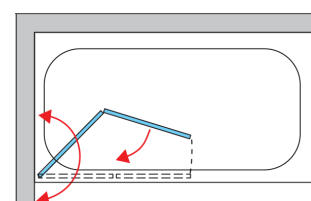

Available glass finishes

Available frame finishes