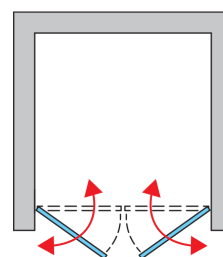

Available glass finishes

Available frame finishes