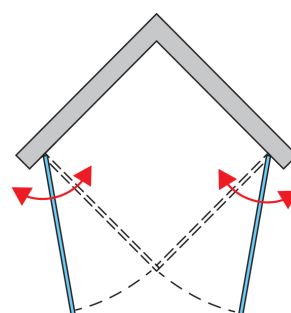

Available glass finishes

Available frame finishes