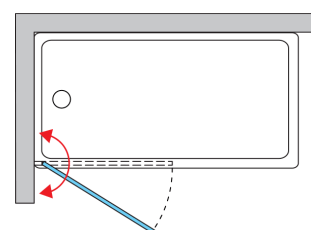

Available glass finishes