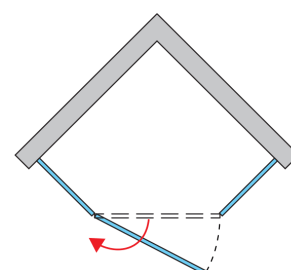

BASIC INFORMATION

Model range	PUR
Model	PUR51+PUT51

DETAILED INFORMATION

Door options	PUR51
Maximum special width	1000 mm
Maximum special height	2000 mm
Available glass finishes	07,22,30,49,51
Available frame finishes	10

Fixed panels	PUT51
Maximum special height	2000 mm
Available glass finishes	07,22,30,49,51
Available frame finishes	10

	PUT51
Maximum special height	2000 mm
Available glass finishes	07,22,30,49,51
Available frame finishes	10

Available glass finishes

Available frame finishes