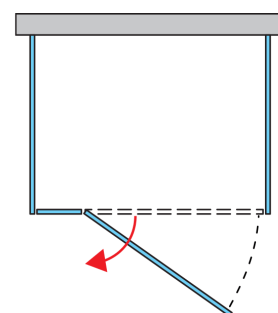

BASIC INFORMATION

Model range	PUR
Model	PU13P+PUDT2P+PUDT3P

DETAILED INFORMATION

Door options	PU13P
Available standard widths	900, 1000, 1200, 1400 mm
Standard height	2000 mm
Maximum special width	1600 mm
Maximum special height	2000 mm
Available glass finishes	07,22,30,49,51
Available frame finishes	10

Fixed panels	PUDT2P / PUDT3P
Available standard widths	700, 750, 800, 900, 1000, 1200 mm
Standard height	2000 mm
Maximum special width	1600 mm
Maximum special height	2000 mm
Available glass finishes	07,22,30,49,51
Available frame finishes	10

Available glass finishes

Available frame finishes