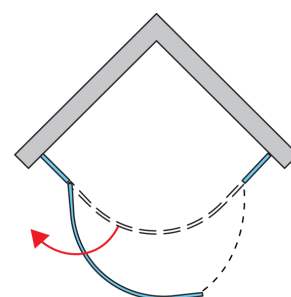

Available glass finishes

Available frame finishes