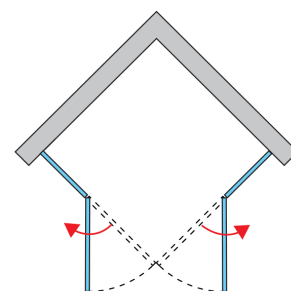

Available glass finishes

Available frame finishes