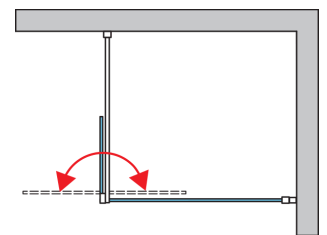

BASIC INFORMATION

Model range	CADURA
Model	CADUO

DETAILED INFORMATION

Walk-In	CADUO
Available standard widths	1000, 1200, 1400 mm
Standard height	2000 mm
Maximum special width	1400 mm
Maximum special height	2000 mm
Available glass finishes	07,68
Available frame finishes	06,09,12,50

Available glass finishes

Available frame finishes