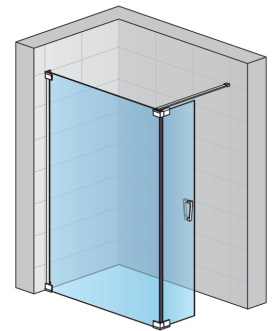

BASIC INFORMATION

Model range	CADURA
Model	CADUO

DETAILED INFORMATION

Walk-In	CADUO
Available standard widths	1000, 1200, 1400 mm
Standard height	2000 mm
Maximum special width	1400 mm
Maximum special height	2000 mm
Available glass finishes	07,68
Available frame finishes	06,09,12,50

CADUO

Available glass finishes

07
Clear

68
Shade

Available frame finishes

06
BLACK LINE

09
WHITE LINE

12
GOLD LINE