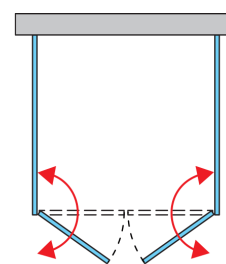

BASIC INFORMATION

Model range	CADURA
Model	CA2C+CAT2+CAT2

DETAILED INFORMATION

Door options	CA2C
Available standard widths	700, 750, 800, 900, 1000, 1100, 1200, 1400 mm
Standard height	2000 mm
Maximum special width	1400 mm
Maximum special height	2000 mm
Available glass finishes	07,68
Available frame finishes	06,09,12,50

Fixed panels	CAT2
Available standard widths	700, 750, 800, 900, 1000, 1100, 1200 mm
Standard height	2000 mm
Maximum special width	1400 mm
Maximum special height	2000 mm
Available glass finishes	07,68
Available frame finishes	06,09,12,50

Available glass finishes

Available frame finishes