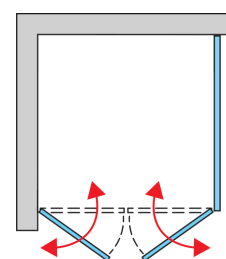

BASIC INFORMATION

Model range	CADURA
Model	CA2C+CAT2

DETAILED INFORMATION

Door options	CA2C
Available standard widths	700, 750, 800, 900, 1000, 1100, 1200, 1400 mm
Standard height	2000 mm
Maximum special width	1400 mm
Maximum special height	2000 mm
Available glass finishes	07,68
Available frame finishes	06,09,12,50

Fixed panel	CAT2
Available standard widths	700, 750, 800, 900, 1000, 1100, 1200 mm
Standard height	2000 mm
Maximum special width	1400 mm
Maximum special height	2000 mm
Available glass finishes	07,68
Available frame finishes	06,09,12,50

Available glass finishes

Available frame finishes