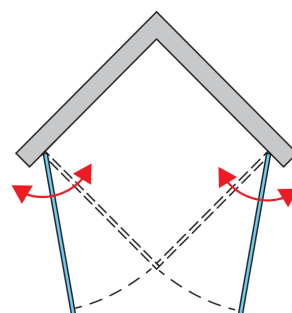

BASIC INFORMATION

Model range	CADURA
Model	CA1C G+D

DETAILED INFORMATION

Angular Solutions	CA1C
Available standard widths	700, 750, 800, 900, 1000 mm
Standard height	2000 mm
Maximum special width	1000 mm
Maximum special height	2000 mm
Available glass finishes	07,68
Available frame finishes	06,09,12,50

Available glass finishes

Available frame finishes