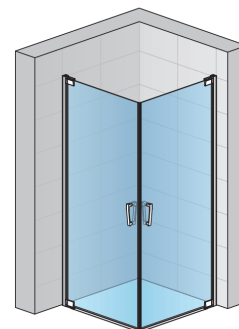

**BASIC INFORMATION**

|             |          |
|-------------|----------|
| Model range | CADURA   |
| Model       | CA1C G+D |

**DETAILED INFORMATION**

|                           |                             |
|---------------------------|-----------------------------|
| Angular Solutions         | CA1C                        |
| Available standard widths | 700, 750, 800, 900, 1000 mm |
| Standard height           | 2000 mm                     |
| Maximum special width     | 1000 mm                     |
| Maximum special height    | 2000 mm                     |
| Available glass finishes  | 07,68                       |
| Available frame finishes  | 06,09,12,50                 |

CA1C G+D

**Available glass finishes**

07  
Clear

68  
Shade

**Available frame finishes**

06  
BLACK LINE

09  
WHITE LINE

12  
GOLD LINE