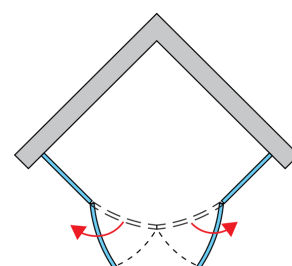

Available glass finishes

Available frame finishes