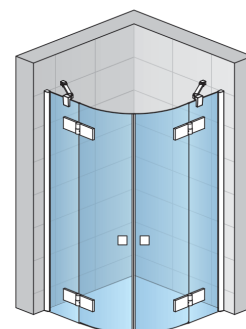

**BASIC INFORMATION**

Model range	ANNEA
Model	ANR

**DETAILED INFORMATION**

Quadrant Showers	ANR
Available standard widths	800, 900, 1000 mm
Standard height	2000 mm
Maximum special width	1000 mm
Available glass finishes	07
Available frame finishes	06